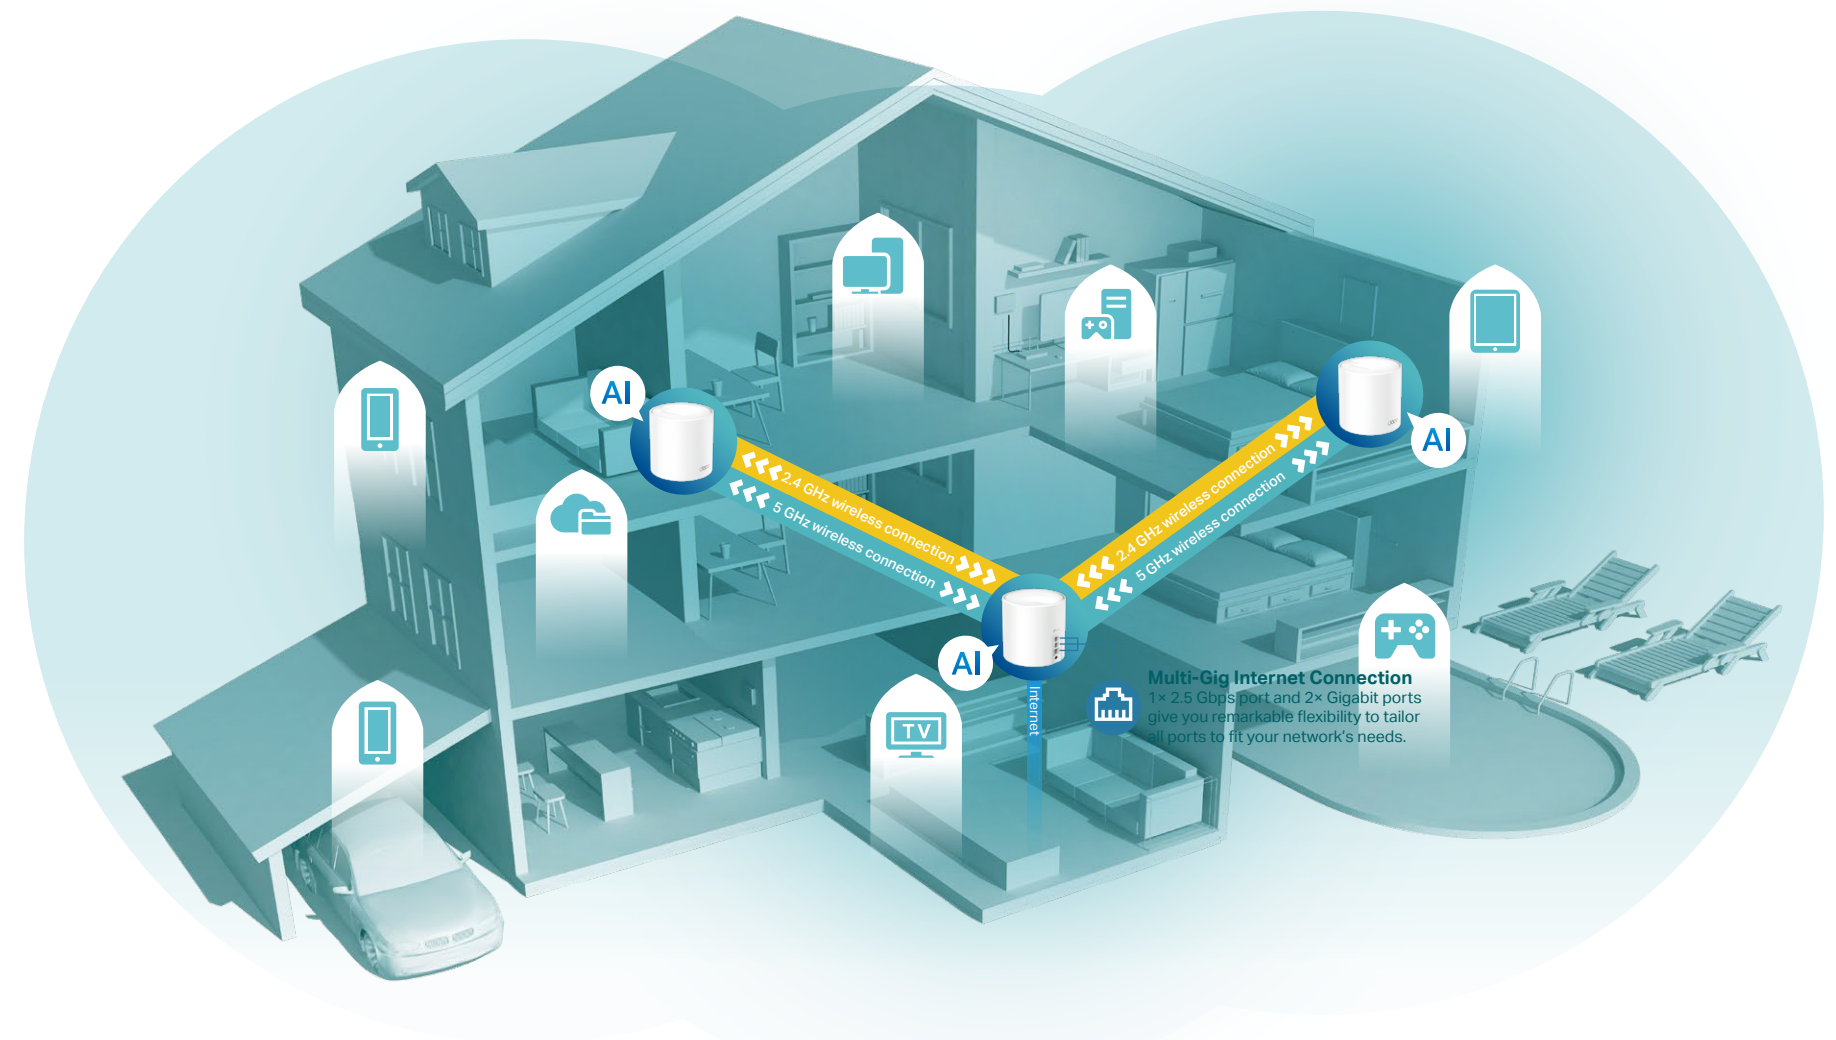

Armed with AI-Driven Mesh technology, Deco X4300 Pro automatically learns and improves itself from experience. This provides the ideal mesh Wi-Fi unique to your home and network environment. Walk through your home and enjoy seamless streaming at the fastest possible speeds.

TP-Link HomeShield

TP-Link's premium security services keep your home network safe with cutting-edge features for network and IoT protection.*

Network Protection

Detect cyber threats to keep your privacy and connected devices well protected.