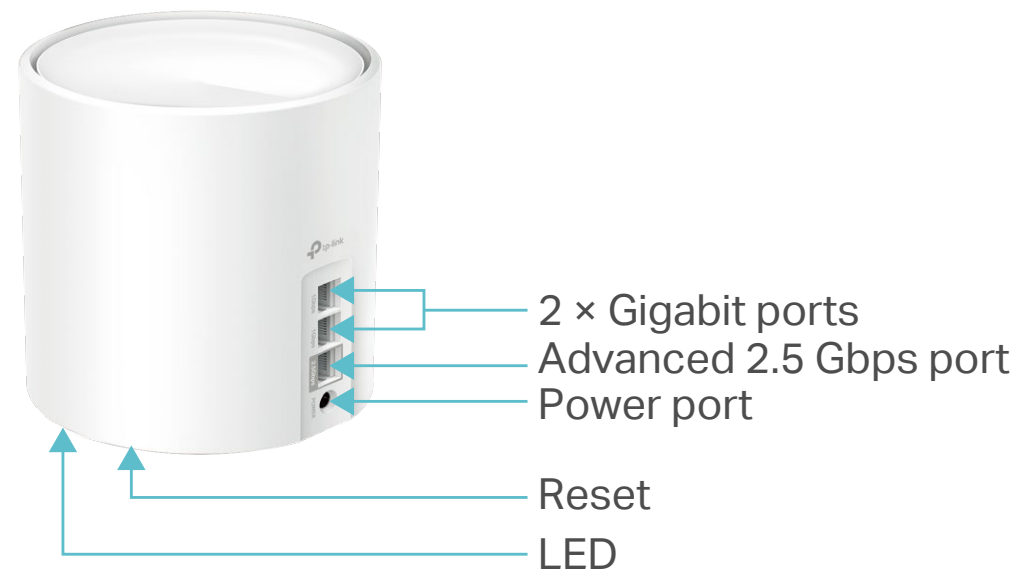

Two Modes in One

Choose the Wireless Router mode or Access Point mode for your network needs

- Wireless Router Mode – Creates an instant private wireless network
- Access Point Mode – Creates Wi-Fi access for any existing wired network

Work with All Deco Models

Form a Mesh network with your desired Deco models

- Compatible with All Deco Models – All Deco models can work together. Just expand Mesh Wi-Fi coverage anytime by adding more Decos
- Deco Mesh Technology – Eliminates dead zones and provides uninterrupted WiFi throughout your home

Specifications

Hardware

- Ethernet Port: 1 × 2.5 Gbps port and 2 × Gigabit ports per Deco unit (WAN/LAN auto-sensing)
- Button: 1 RESET button on the underside
- Antenna: 4 internal omni-directional antennas
- Power Consumption (with power adapter): 19 W max
- Dimensions (W × D × H): 4.33 × 4.33 × 4.49 in (110 × 110 × 114 mm)
- Power Adapter Input: 100-240 V~ 50-60 Hz 0.8 A
- Power Adapter Output: 12 V \equiv 2 A